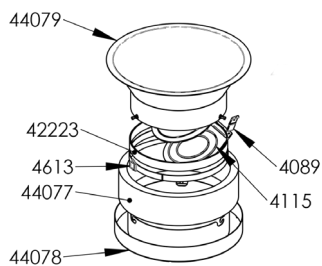

**Reservdelar
Reservedeler
Reservecele**

**Spare Parts
Varaosat
Запасные части**

**Ersatzteile
Piezas de repuesto
Pièces détachées**

4 kW